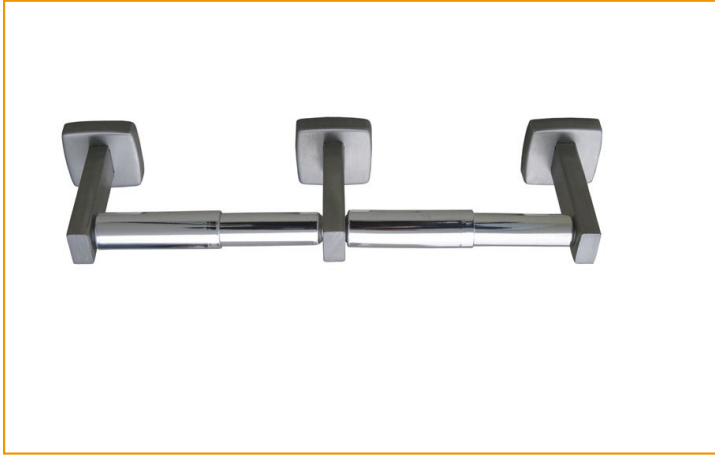

Indicative Image

Material

304 Stainless Steel with ABS Plastic Spindle

Finish

Satin

Dimensions

350mmW x 50mmH x 100mmD

Dimensions