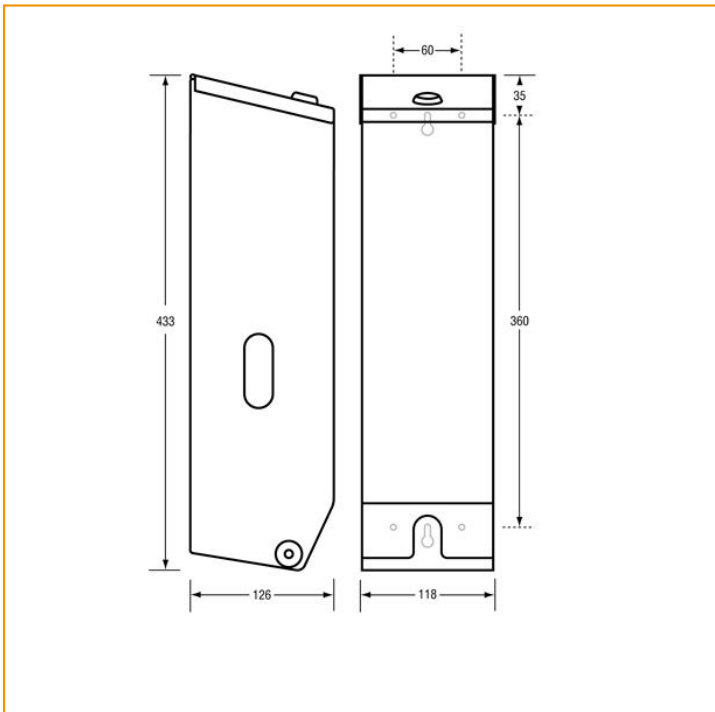

ML833W

Triple Toilet Roll Dispenser
Lockable - White

Indicative Image

Material

304 Stainless Steel

Finish

Powder Coated White

Dimensions

118mmW x 433mmH x 126mmD

Mounting

Surface Mount Concealed Fix

Capacity

Holds up to 3 toilet rolls up to 135mm diameter

Dimensions

ABN:79623 479881

P.O BOX 458 Somerton VIC 3062