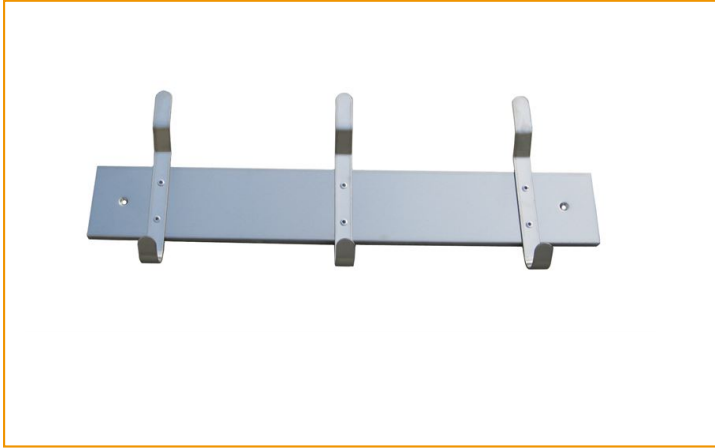

### Indicative Image

### Dimensions

### Material

304 Stainless Steel

### Dimensions

914mmWx 230mmH x 82mmD