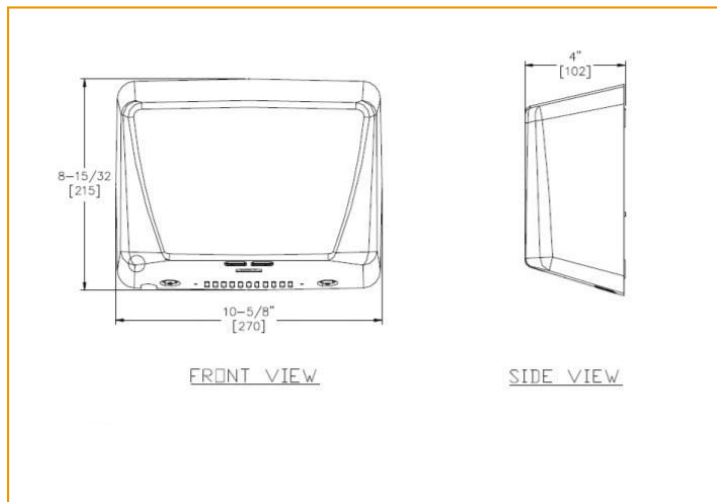

Dimensions

ABN:79623 479881

P.O BOX 458 Somerton VIC 3062

158 Northbourne Road Campbellfield, VIC 3061

(03) 8339 1200 | (03) 8339 1250 | www.surecare.com.au | sales@surecare.com.au