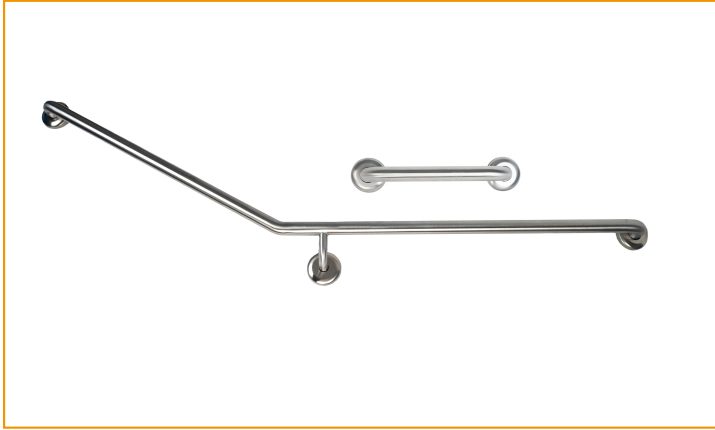

## Toilet Grab Rail 30 Degree RH + 300mm Straight Grab Rail

### Indicative Image

### Material

304 Stainless Steel 32mm x 1.2mm

### Dimensions

850mm x 700mm + 300mm Straight Grab Rail