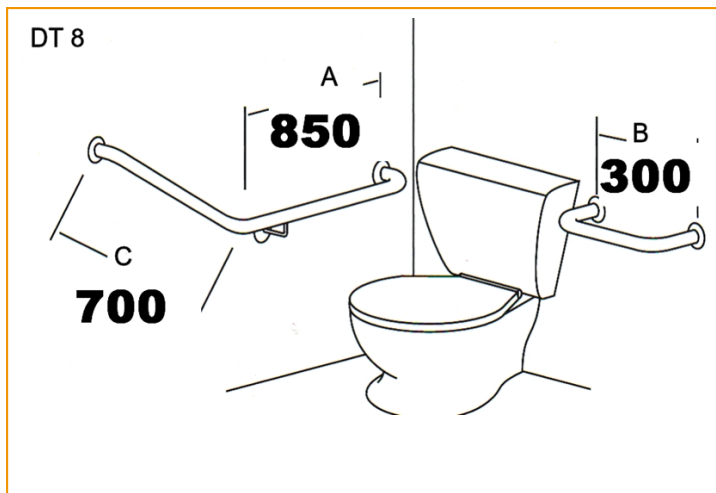

Dimensions

ABN:79623 479881

P.O BOX 458 Somerton VIC 3062

158 Northbourne Road Campbellfield, VIC 3061

(03) 8339 1200 | (03) 8339 1250 | www.surecare.com.au | sales@surecare.com.au