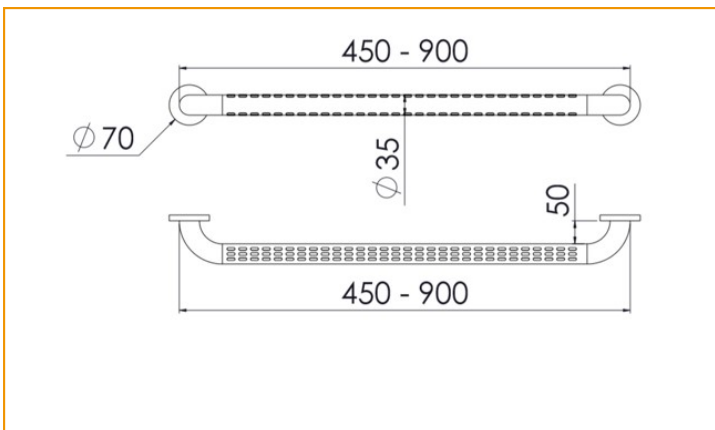

EGR70040-4

Ensafe Vertical or Horizontal
Mounted Grab Rail 300mm

Indicative Image

Material

304 Stainless Steel with Textured Grip

Finish

Woodgrain

Dimensions

300mmW

Features

- All exposed stainless steel surfaces polished to a satin finish - Textured woodgrain look.

Dimensions

ABN:79623 479881

P.O BOX 458 Somerton VIC 3062

158 Northbourne Road Campbellfield, VIC 3061