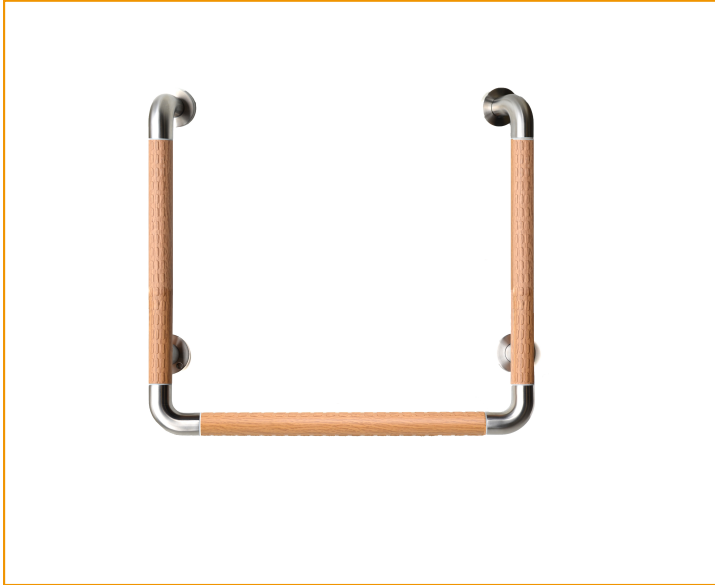

Indicative Image

Material

304 Stainless Steel with Textured Grip

Finish

Woodgrain

Dimensions

700mmH x 625mmW

Features

- All exposed stainless steel surfaces polished to a satin finish
- Textured woodgrain look.

Dimensions