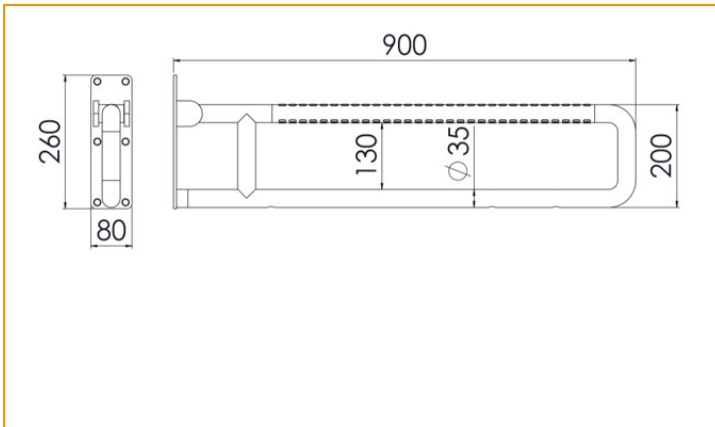

Indicative Image

Material

304 Stainless Steel with Textured Grip

Finish

Woodgrain

Dimensions

900mm from wall x 200mmH

Features

- All exposed stainless steel surfaces polished to a satin finish - Textured woodgrain look.

Dimensions

Available with

Toilet Roll Holder, Nose Call provisions and Standard Fitment Option