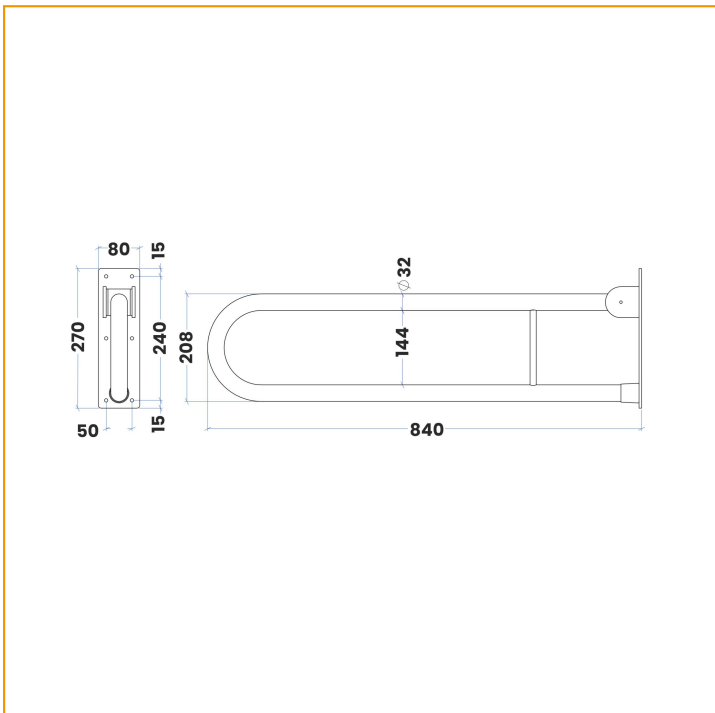

Indicative Image

Dimensions

Material

304 Stainless Steel 32mm x 1.6mm

Dimensions

830mm from wall

Fixing

We recommend the use of F17 90mm x 90mm hardwood timber posts for all drop down grab rails

Options

Available with Toilet Roll Holder, Nurse Call Button, with a Leg or on a post

Compliance

When installed correctly this product is AS1428.1 2009 Compliant