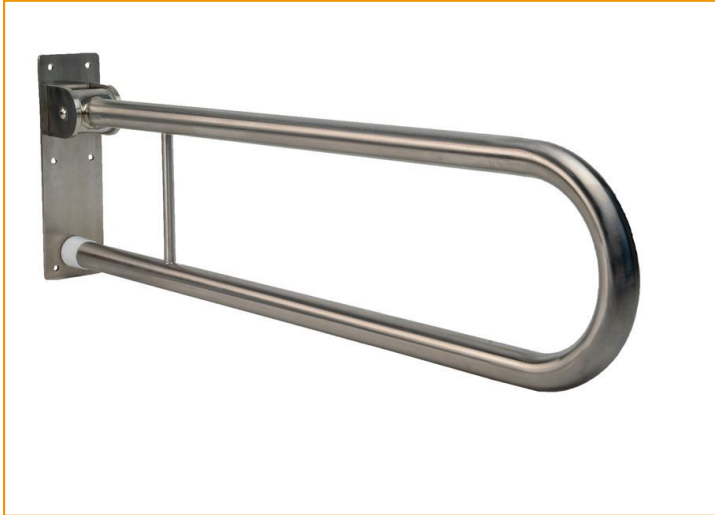

Indicative Image

Dimensions

Material

304 Stainless Steel 32mm x 1.6mm

Dimensions

830mm from wall

Fixing

We recommend the use of F17 90mm x 90mm hardwood timber posts for all drop down grab rails

Options

Available with Toilet Roll Holder, Nurse Call Button, with a Leg or on a post

Compliance

When installed correctly this product is AS1428.1 2009 Compliant