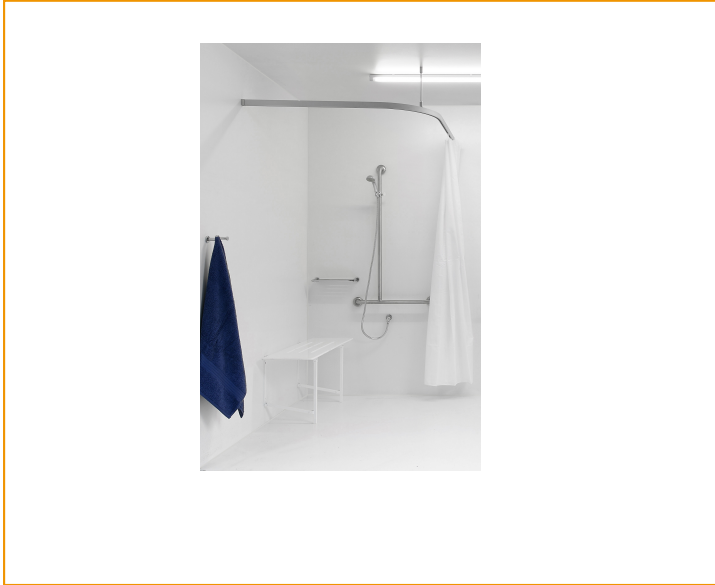

SR005

Curtain Track - 1500mm x 1500mm

**Indicative Image**

**Material**

Aluminium Monotrack - 38mmH x 20mmW

**Components**

Track, Wall Brackets, Ceiling Support Rod, Ceiling Mounts & Hooks - Fixings by others

**Size**

1500mm x 1500mm

**Dimensions**