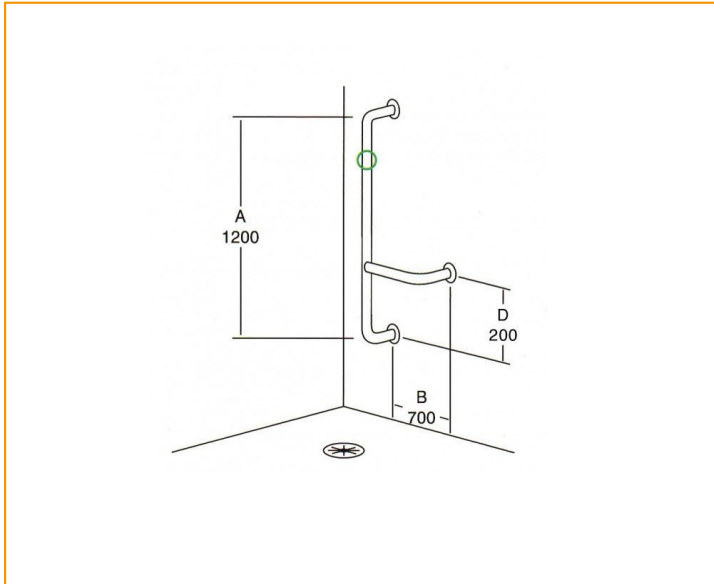

### Indicative Image

### Material

304 Stainless Steel 32mm x 1.6mm

### Dimensions

1300mm x 200mm

### Dimensions